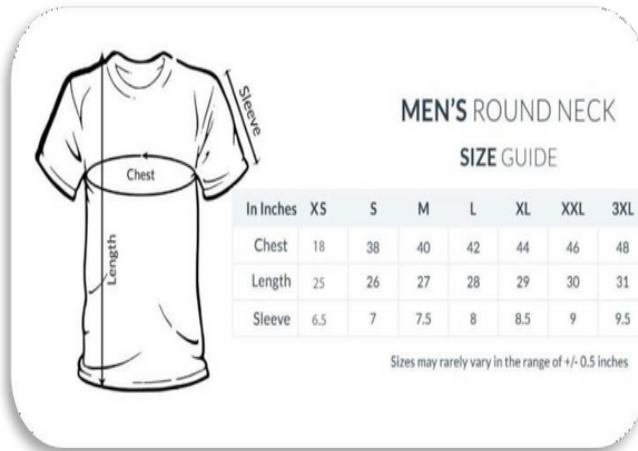

Glory

Product Specification

- 100% COTTON
- 180 GSM
- SINGLE JERSEY
- DOUBLE BIO WASH FINISH
- GUARANTEED COLOUR FASTNESS
- SOFT HAND FEEL
- REGULAR WEAR

PREMIUM QUALITY MEN'S COLLAR S/S COLLECTION