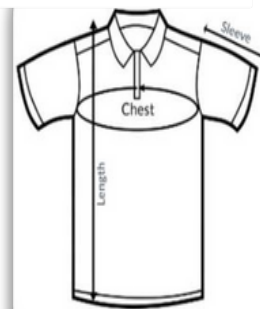

Esteemed

MEN'S ROUND NECK SIZE GUIDE

In Inches	XS	S	M	L	XL	XXL	3XL
Chest	18	38	40	42	44	46	48
Length	25	26	27	28	29	30	31
Sleeve	6.5	7	7.5	8	8.5	9	9.5

Sizes may rarely vary in the range of +/- 0.5 inches

Product Specification

- SPUN PIQUE FABRIC
- 200 GSM
- GUARANTEED COLOUR FASTNESS
- COMFORT-FIT
- REGULAR WEAR

PREMIUM QUALITY MEN'S COLLAR S/S T-SHIRT COLLECTION

BLACK

ORANGE

WHITE

ROYAL BLUE

RED

NAVY BLUE

NEUTRAL GREY

MAROON

DARK GREEN