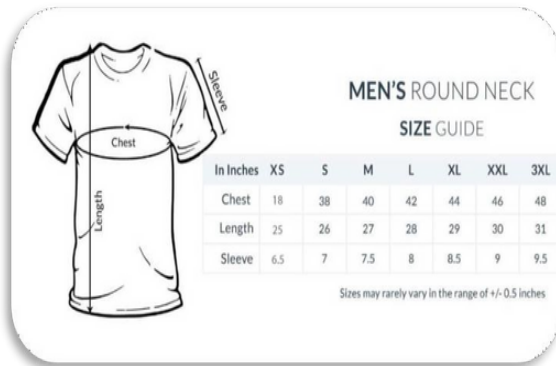

Catalog - T-shirt

August

**Product Specification**

- 100% POLYESTER
- 140 GSM
- DRY FIT FABRIC
- GUARANTEED COLOUR FASTNESS
- COOL FRESH
- PROMOTIONAL WEAR

**PREMIUM QUALITY  
BASIC RANGE  
MEN'S COLLAR S/S COLLECTION**